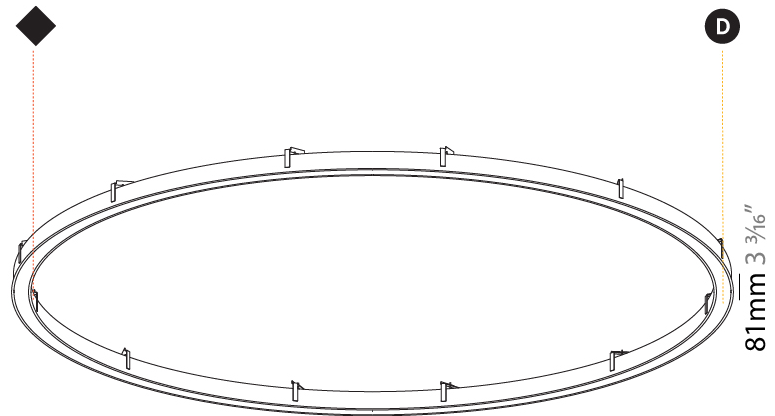

GENERAL

Series: Glorious
 Subseries: Glorious Slim
 Brand: Prolicht
 Division: Architectural
 Mounting Type: Recessed
 Mounting Location: Ceiling
 Subcategory: Ambient

PHYSICAL

Shape: Round
 Diameter (mm): 3016
 Diameter (in): 118 3/4
 Height (mm): 81
 Height (in): 3 3/16
 Min. Recessing Depth (mm): 120
 Min. Recessing Depth (in): 4 3/4
 Light Distribution: Direct
 Weight (kg): 27.132
 Weight (lbs): 59.69
 Diffuser: PMMA - Opal or Micro-Prism
 Fixture Finish: SSR / BKV / CWI / CRY / HAB / UFT / ITA / RUA / FTG / MYG / LOD / PUS / FRO / FUP / KIA / POP / BLS / SPG / MEY / GOH / GUM / CHC / COM / ABZ / JAG / OBR / MOS / ROR
 Fixture Material: Aluminum
 Cut-out Measurements: 3007mm / 118 3/8" x 2863mm / 112 11/16"

Ø 2854mm 112 3/8"

Ø 3016mm 118 3/4"

3007mm x 2863mm
118 3/8" x 112 11/16"

120mm
4 3/4"

10 - 30mm
3/8" - 1 3/16"

PROJECT	
TYPE	
SPECIFIER	
QUANTITY	
DATE	

GLORIOUS SLIM SURFACE

A3D020-