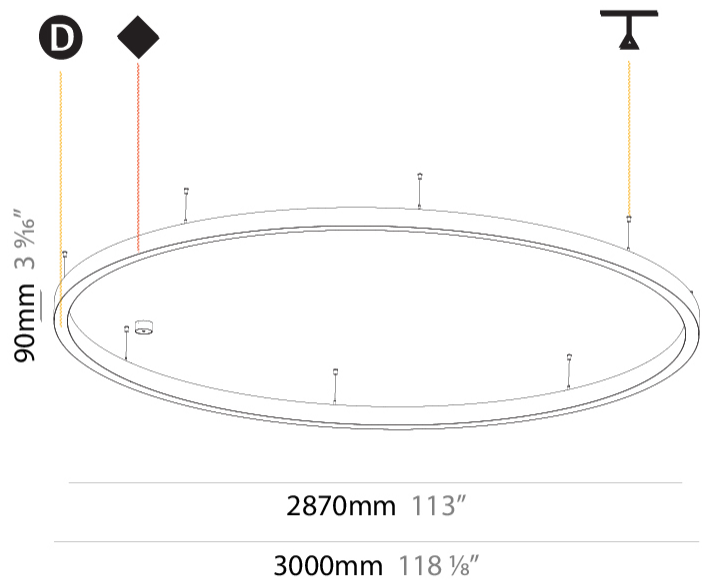

GENERAL

Series: Glorious
Subseries: Glorious Slim
Brand: Prolicht
Division: Architectural
Mounting Type: Suspension
Mounting Location: Ceiling
Subcategory: Ambient

PHYSICAL

Shape: Round
Diameter (mm): 3000
Diameter (in): 118 1/8
Depth (mm): 90
Depth (in): 3 9/16
Max. Overall Height (mm): 2090
Max. Overall Height (in): 82 5/16
Light Distribution: Direct
Weight (kg): 27.55
Weight (lbs): 60.75
Diffuser: PMMA - Opal or Micro-Prism
Fixture Finish: SSR / BKV / CWI / CRY / HAB / UFT / ITA / RUA / FTG / MYG / LOD / PUS / FRO / FUP / KIA / POP / BLS / SPG / MEY / GOH / GUM / CHC / COM / ABZ / JAG / OBR / MOS / ROR
Fixture Material: Aluminum
Cable Details: 2000mm or 6000mm Transparent Cable

ELECTRICAL

Lamp Type: LED (Zhaga Standard)
Input Wattage (W): 227.2
Total Output Wattage (W): 192
Dimming: Tri-Mode (Non-Dimming and Phase Dimming (120Vac only) and 0-10V Dimming)
Driver Included: Yes
Driver Location: Integrated
Driver Type: Constant Current - Universal
Driver Class: Class 2
Input Voltage (V): 120 - 277
Constant Current (MA): 350

LED

Color Temperature (°K): 3000 / 3500 / 4000
Max. Delivered Lumen (lm): 27160 / 27724 / 28290
CRI: >80 CRI
Efficiency (%): 88
Lamp Life (hrs): 50000

OPTICAL

RATINGS AND CERTIFICATIONS

Certified By: Certified for North American Standards
IP rating: IP20