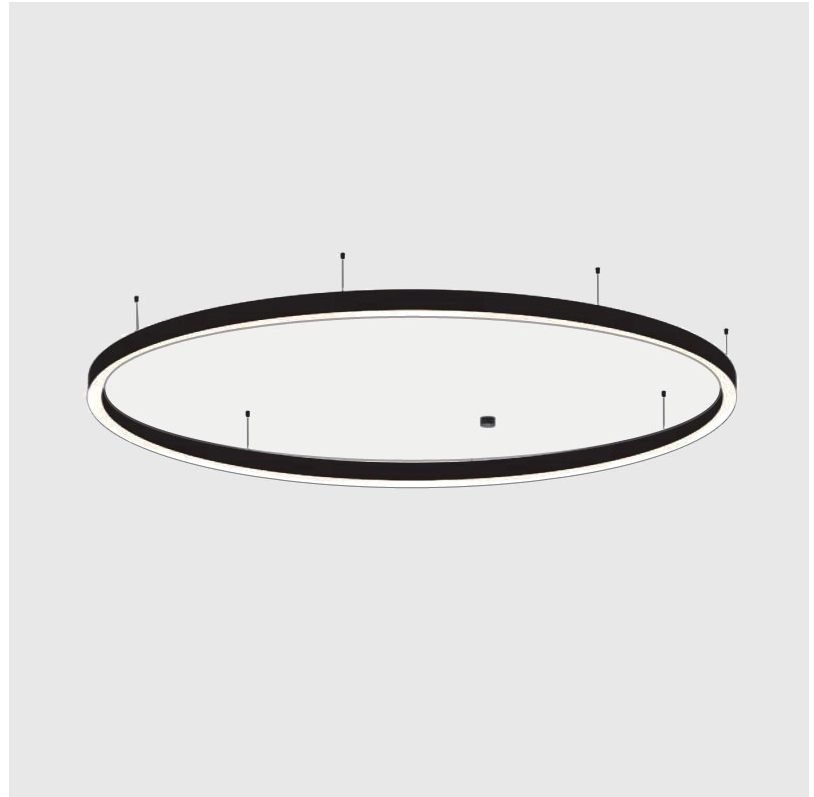

GENERAL

Series: Glorious
Subseries: Glorious Slim
Brand: Prolicht
Division: Architectural
Mounting Type: Suspension
Mounting Location: Ceiling
Subcategory: Ambient

PHYSICAL

Shape: Round
Diameter (mm): 3000
Diameter (in): 118 1/8
Depth (mm): 90
Depth (in): 3 9/16
Max. Overall Height (mm): 2090
Max. Overall Height (in): 82 5/16
Light Distribution: Direct
Weight (kg): 27.55
Weight (lbs): 60.75
Diffuser: PMMA - Opal or Micro-Prism
Fixture Finish: SSR / BKV / CWI / CRY / HAB / UFT / ITA / RUA / FTG / MYG / LOD / PUS / FRO / FUP / KIA / POP / BLS / SPG / MEY / GOH / GUM / CHC / COM / ABZ / JAG / OBR / MOS / ROR
Fixture Material: Aluminum
Cable Details: 2000mm or 6000mm Transparent Cable

ELECTRICAL

Lamp Type: LED (Zhaga Standard)
Input Wattage (W): 227.2
Total Output Wattage (W): 192
Dimming: Tri-Mode (Non-Dimming and Phase Dimming (120Vac only) and 0-10V Dimming)
Driver Included: Yes
Driver Location: Integrated
Driver Type: Constant Current - Universal
Driver Class: Class 2
Input Voltage (V): 120 - 277
Constant Current (MA): 350

LED

Color Temperature (°K): 3000 / 3500 / 4000
Max. Delivered Lumen (lm): 27160 / 27724 / 28290
CRI: >80 CRI
Efficiency (%): 88
Lamp Life (hrs): 50000

OPTICAL

RATINGS AND CERTIFICATIONS

Certified By: Certified for North American Standards
IP rating: IP20